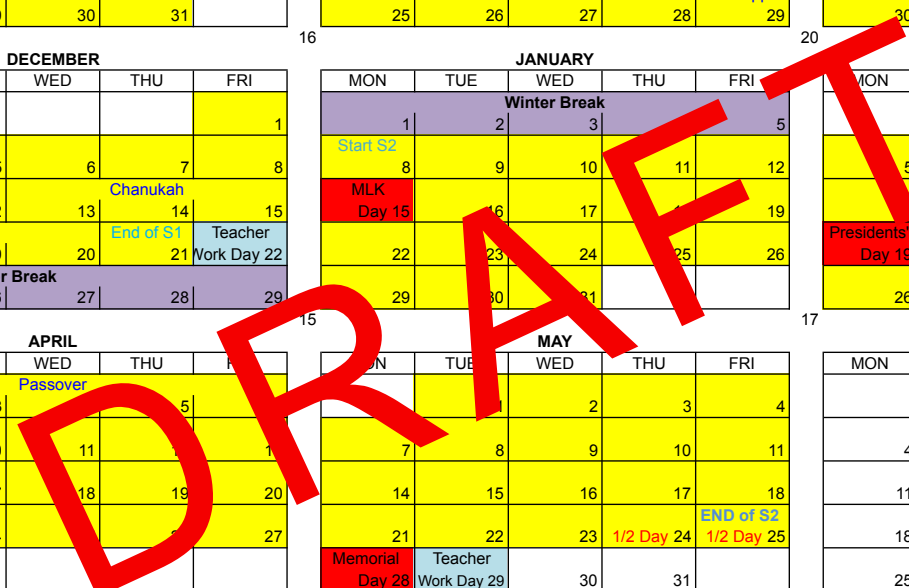

Proposed School Calendar 2017-18

17-18

JULY				
MON	TUE	WED	THU	FRI
3	4	5	6	7
10	11	12	13	14
17	18	19	20	21
24	25	26	27	28

AUGUST				
MON	TUE	WED	THU	FRI
	1	Teachers' 1st Day 2	PL Day 3	PL Day 4
7	8	Planning 9	1st day 10	11
14	15	16	17	18
21	22	23	24	25
28	29	30	31	

SEPTEMBER				
MON	TUE	WED	THU	FRI
				1
Labor Day 4	5	6	7	8
11	12	13	14	15
18	19	20	Rosh Hashana 21	22
				Yom Kippur 29
25	26	27	28	29

OCTOBER				
MON	TUE	WED	THU	FRI
2	3	4	5	6
				End of Q1 13
9	10	11	12	13
Teacher Work Day 16	17	18	19	20
23	24	25	26	27
30	31			

NOVEMBER				
MON	TUE	WED	THU	FRI
		1	2	3
				Veterans Day 10
6	7	8	9	10
13	14	15	16	17
Break (Hurricane Make-Up Days) 20	21	22	Thanksgiving 23	24
27	28	29	30	

DECEMBER				
MON	TUE	WED	THU	FRI
				1
4	5	6	7	8
11	12	13	Chanukah 14	15
18	19	20	End of S1 21	Teacher Work Day 22
25	26	27	28	29

JANUARY				
MON	TUE	WED	THU	FRI
		Winter Break 3		5
1	2			
Start S2 8	9	10	11	12
MLK Day 15	16	17	18	19
22	23	24	25	26
29	30	31		

FEBRUARY				
MON	TUE	WED	THU	FRI
			1	2
5	6	7	8	9
	13	14	15	16
Presidents' Day 19	20	21	22	23
26	27	28		

MARCH				
MON	TUE	WED	THU	FRI
			1	2
				Teacher Work Day 9
5	6	7	End of Q3 8	9
Spring Break (PENDING ASSESSMENT SCHEDULE) 12	13	14	15	16
19	20	21	22	23
26	27	28	29	PL Day Passover 30

APRIL				
MON	TUE	WED	THU	FRI
		Passover		
2	3		5	
9	10	11	12	13
16	17	18	19	20
23	24	25	26	27
30				

MAY				
MON	TUE	WED	THU	FRI
7	8	9	10	11
14	15	16	17	18
21	22	23	1/2 Day 24	END of S2 1/2 Day 25
Memorial Day 28	Teacher Work Day 29			

JUNE				
MON	TUE	WED	THU	FRI
				1
4	5	6	7	8
11	12	13	14	15
18	19	20	21	22
25	26	27	28	29

Paid HOLIDAYS:	
Labor Day	9/4/17
Thanksgiving	11/23/17-11/24/17
MLK	1/15/18
Presidents' Day	2/19/18
Memorial Day	5/28/18

Q1:	46 Days	Q3:	42 Days
Q2:	<u>42 Days</u>	Q4:	<u>49 Days</u>
S1	88 Days	S2	91 Days